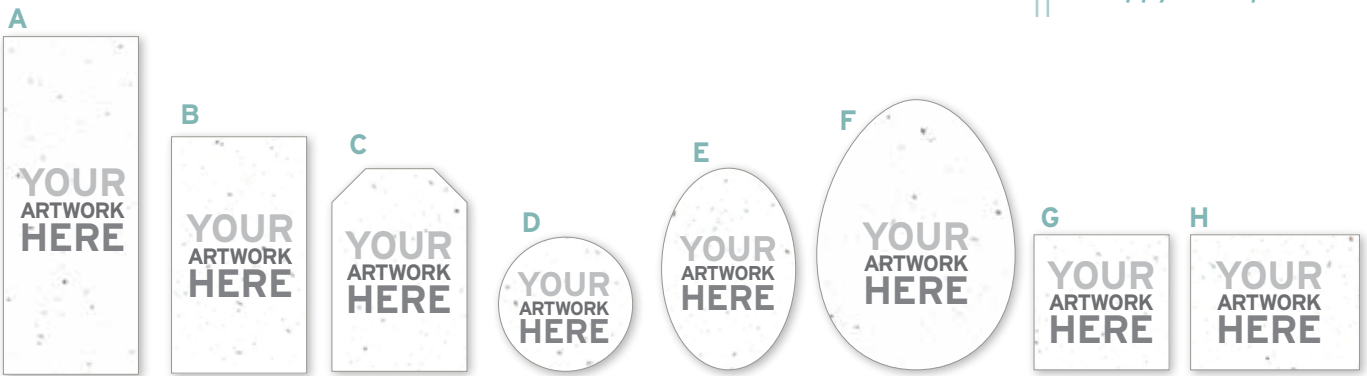

ATTACHABLE TAGS

Show your company's eco-commitment by using these unforgettable seed paper tags in your promotions. Whether attached to a product or gift, anyone who receives one will be so happy with the flowers it will grow.

Custom sizes are always available. If you have something specific in mind, contact us. We'll be happy to help!

All tag pricing on this page does not include an attached string or tag assembly.
Artwork set-up fees apply: $35 (G) for one side, $50 (G) for double-sided printing.

A. 2" x 5" Seed Paper Tag <table border="1"> <thead> <tr> <th></th> <th>100</th> <th>250</th> <th>500</th> <th>1000</th> <th>2500</th> <th></th> </tr> </thead> <tbody> <tr> <td>1-SIDED (T2S1726)</td> <td>1.03</td> <td>0.85</td> <td>0.80</td> <td>0.75</td> <td>0.66</td> <td>(C)</td> </tr> <tr> <td>2-SIDED (T2D1727)</td> <td>1.49</td> <td>1.22</td> <td>1.16</td> <td>1.08</td> <td>0.96</td> <td>(C)</td> </tr> <tr> <td>ROUND CORNERS (ARC3077)</td> <td>0.18</td> <td>0.15</td> <td>0.13</td> <td>0.12</td> <td>0.11</td> <td>(C)</td> </tr> </tbody> </table>						B. 2" x 3.5" Seed Paper Tag <table border="1"> <thead> <tr> <th></th> <th>100</th> <th>250</th> <th>500</th> <th>1000</th> <th>2500</th> <th></th> </tr> </thead> <tbody> <tr> <td>1-SIDED (2X33036)</td> <td>0.57</td> <td>0.47</td> <td>0.45</td> <td>0.42</td> <td>0.37</td> <td>(C)</td> </tr> <tr> <td>2-SIDED (2X33037)</td> <td>0.85</td> <td>0.70</td> <td>0.66</td> <td>0.61</td> <td>0.54</td> <td>(C)</td> </tr> <tr> <td>ROUND CORNERS (ARC3077)</td> <td>0.18</td> <td>0.15</td> <td>0.13</td> <td>0.12</td> <td>0.11</td> <td>(C)</td> </tr> </tbody> </table>					
C. 2" x 3" Seed Paper Tag, Hole Punched With Angled Corners <table border="1"> <thead> <tr> <th></th> <th>100</th> <th>250</th> <th>500</th> <th>1000</th> <th>2500</th> <th></th> </tr> </thead> <tbody> <tr> <td>1-SIDED (3X22746)</td> <td>0.57</td> <td>0.47</td> <td>0.45</td> <td>0.42</td> <td>0.37</td> <td>(C)</td> </tr> <tr> <td>2-SIDED (3X22748)</td> <td>0.85</td> <td>0.70</td> <td>0.66</td> <td>0.61</td> <td>0.54</td> <td>(C)</td> </tr> </tbody> </table>						D. 2" Circle Seed Paper Tag <table border="1"> <thead> <tr> <th></th> <th>100</th> <th>250</th> <th>500</th> <th>1000</th> <th>2500</th> <th></th> </tr> </thead> <tbody> <tr> <td>1-SIDED (2CS3030)</td> <td>0.41</td> <td>0.34</td> <td>0.32</td> <td>0.30</td> <td>0.26</td> <td>(C)</td> </tr> <tr> <td>2-SIDED (2CS3031)</td> <td>0.60</td> <td>0.49</td> <td>0.47</td> <td>0.43</td> <td>0.39</td> <td>(C)</td> </tr> </tbody> </table>					
E. Oval Seed Paper Tag <table border="1"> <thead> <tr> <th></th> <th>100</th> <th>250</th> <th>500</th> <th>1000</th> <th>2500</th> <th></th> </tr> </thead> <tbody> <tr> <td>1-SIDED (OSP3032)</td> <td>0.57</td> <td>0.47</td> <td>0.45</td> <td>0.42</td> <td>0.37</td> <td>(C)</td> </tr> <tr> <td>2-SIDED (OSP3033)</td> <td>0.85</td> <td>0.70</td> <td>0.66</td> <td>0.61</td> <td>0.54</td> <td>(C)</td> </tr> </tbody> </table>						F. Egg Shape Seed Paper Tag <table border="1"> <thead> <tr> <th></th> <th>100</th> <th>250</th> <th>500</th> <th>1000</th> <th>2500</th> <th></th> </tr> </thead> <tbody> <tr> <td>1-SIDED (3X43034)</td> <td>0.95</td> <td>0.78</td> <td>0.74</td> <td>0.69</td> <td>0.61</td> <td>(C)</td> </tr> <tr> <td>2-SIDED (3X43035)</td> <td>1.40</td> <td>1.15</td> <td>1.09</td> <td>1.02</td> <td>0.90</td> <td>(C)</td> </tr> </tbody> </table>					
G. 2" x 2" Square Seed Paper Tag <table border="1"> <thead> <tr> <th></th> <th>100</th> <th>250</th> <th>500</th> <th>1000</th> <th>2500</th> <th></th> </tr> </thead> <tbody> <tr> <td>1-SIDED (2X23040)</td> <td>0.41</td> <td>0.34</td> <td>0.32</td> <td>0.30</td> <td>0.26</td> <td>(C)</td> </tr> <tr> <td>2-SIDED (2X23041)</td> <td>0.60</td> <td>0.49</td> <td>0.47</td> <td>0.43</td> <td>0.39</td> <td>(C)</td> </tr> </tbody> </table>						H. 2.5" x 2" Seed Paper Tag <table border="1"> <thead> <tr> <th></th> <th>100</th> <th>250</th> <th>500</th> <th>1000</th> <th>2500</th> <th></th> </tr> </thead> <tbody> <tr> <td>1-SIDED (2X23038)</td> <td>0.55</td> <td>0.45</td> <td>0.43</td> <td>0.40</td> <td>0.36</td> <td>(C)</td> </tr> <tr> <td>2-SIDED (2X23039)</td> <td>0.78</td> <td>0.64</td> <td>0.60</td> <td>0.56</td> <td>0.50</td> <td>(C)</td> </tr> <tr> <td>ROUND CORNERS (ARC3077)</td> <td>0.18</td> <td>0.15</td> <td>0.13</td> <td>0.12</td> <td>0.11</td> <td>(C)</td> </tr> </tbody> </table>