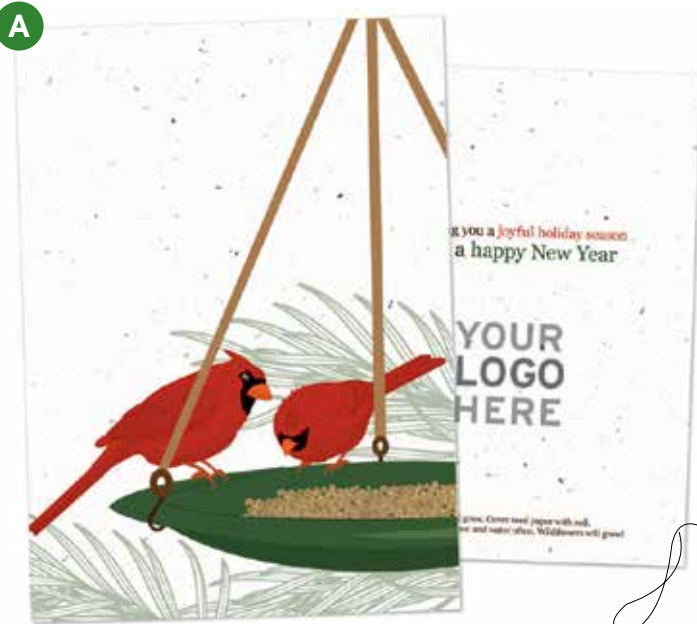

SIZE: 4" x 5"	100	250	500	1000	2500	
2-SIDED (LTE3113)	1.67	1.40	1.31	1.21	1.10	(C)

Artwork set-up fees apply: \$35 (G) for one side, \$50 (G) for double-sided printing.

100% PLANTABLE HOLIDAY CARDS

The Eco-Friendly Christmas Card™ leaves no waste behind - just flowers! A welcome gift for anyone that receives one.

100% Plantable Personalized Holiday Cards

SIZE: 4.5" x 6.25" **100** **250** **500** **1000** **2500**

2-SIDED 3.20 2.95 2.75 2.55 2.35 (C)

PRICING INCLUDES ENVELOPES

A \$35 (G) artwork set-up fee will apply.