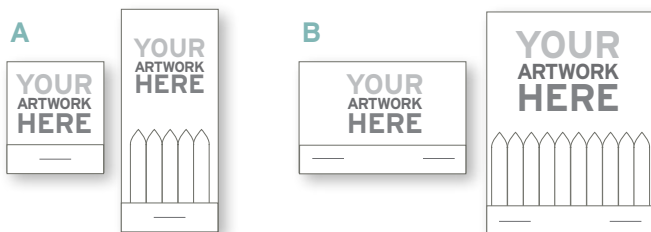

YOUR CHOICE OF SEED PAPER COLOR OF THE 28 COLORS AVAILABLE ON PAGE 61 INCLUDED FOR THIS PRODUCT.

A. Small Matchstick Garden

SIZE: (When Folded)

1.75" x 2"

	100	250	500	1000	2500
1-SIDED (SMG3416)	1.71	1.50	1.38	1.28	1.10 (C)
2-SIDED (SMG3417)	1.87	1.66	1.53	1.42	1.22 (C)

Artwork set-up fees apply: $35 (G) for one side, $50 (G) for double-sided printing.

B. Large Matchstick Garden

SIZE: (When Folded)

3" x 2"

	100	250	500	1000	2500
1-SIDED (LMG3418)	2.07	1.84	1.66	1.43	1.26 (C)
2-SIDED (LMG3419)	2.41	2.16	1.98	1.72	1.50 (C)

Artwork set-up fees apply: $35 (G) for one side, $50 (G) for double-sided printing.

SEED PAPER WRISTBANDS

Don't throw away an event wristband! Print them on seed paper and guests will save them to plant at home. Eco-friendly and memorable too.

Seed Paper Wristbands Slim

SIZE: 0.75" x 7.75"

	100	250	500	1000	2500
1-SIDED (SSS3396)	0.69	0.62	0.56	0.49	0.44 (C)
2-SIDED (DSS3397)	0.91	0.82	0.75	0.65	0.58 (C)

Artwork set-up fees apply: $35 (G) for one side, $50 (G) for double-sided printing.